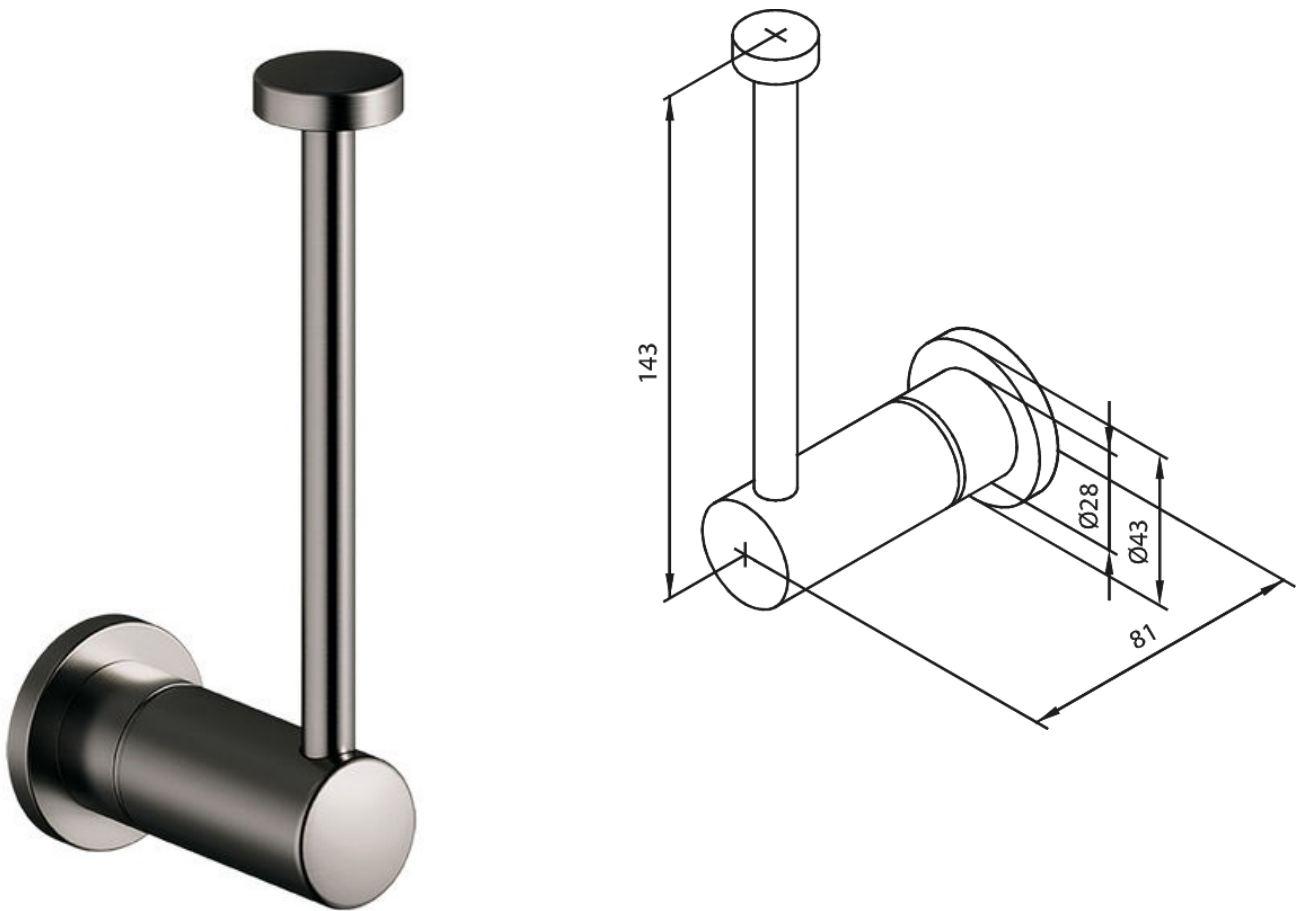

Silhouet

Spare Toilet Roll Holder

Article no.: 483175500
Finish: Graphite Grey PVD
Series: Silhouet

EAN no.: 5708516837749

FM Mattsson Denmark ApS
Hvidkærvej 48, 5250 Odense SV, DK-56416218

+45 88 33 00 34 damixa-international@fmmattssongroup.com